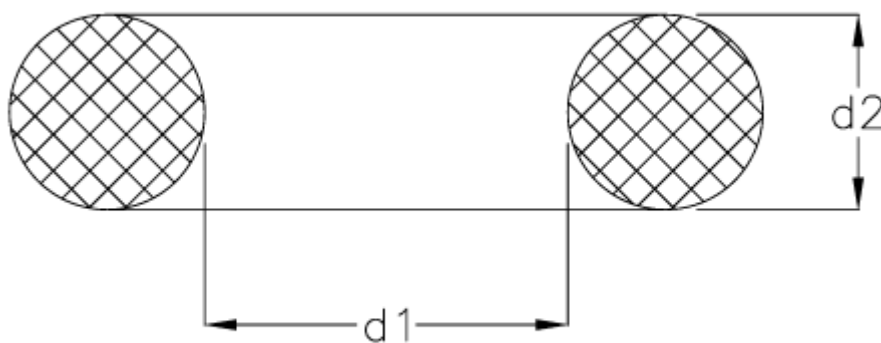

Data Sheet

Article number: 159004000300000

Description: KLEE O-ring 4x3 NBR70 black

Measures

$d1 = 4.00$

$d2 = 3.00$

Size = 4 x 3